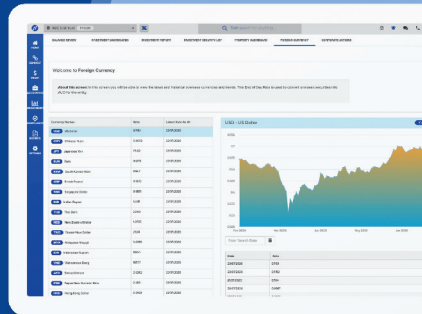

SimpleInvest360

Accounting, Investment and Tax Software

Complete accounting, investment and tax software with electronic lodgment of trust and company tax returns.