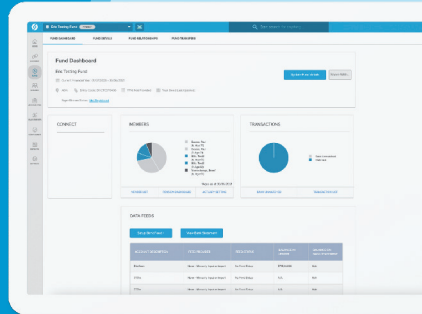

SimpleFund360

SMSF Administration Software

Complete SMSF administration software with powerful automation and AI-powered technologies.